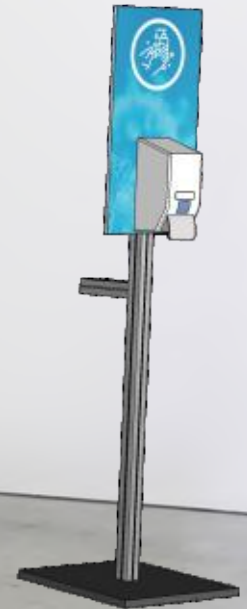

**DT30**  
Tower Dispenser  
15" x 59" 38 x h: 150 cm

**DDS200**  
Touch-Free  
Hand Sanitizer  
Station

**DDS100**  
Manual  
Hand Sanitizer  
Station

**DDS500**  
Bottle  
Hand Sanitizer  
Station

**DDS600**  
Manual  
Hand Sanitizer  
Station

Ask for the possibility of adding graphics  
image, lettering or logo

Also available in tempered glass

Ask for the possibility of adding graphics  
image, lettering or logo

**PPT11**  
48" x 31" 120 x 80 cm  
cut-out 8" x 4" 20 x 10 cm