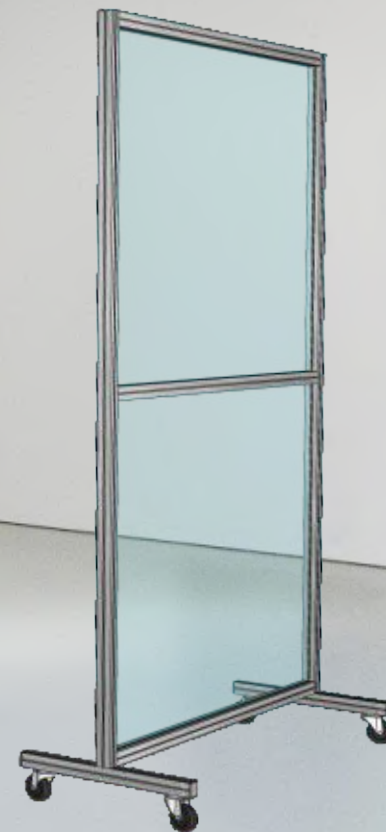

**NN800**  
31" x 83"  
80 x 210 cm

**N800**  
31" x 83"  
80 x 210 cm

**NS13**  
31" x 75"  
80 x 190 cm

**NN1000**  
39" x 83"  
100 x 210 cm

**N1000**  
39" x 83"  
100 x 210 cm

Also available in other sizes

Ask for the possibility of adding graphics  
image, lettering or logo

1

**MOV80.2**  
31" x 83"  
80 x 210 cm

**MOV80**  
31" x 83"  
80 x 210 cm

**MOV100.2**  
39" x 83"  
100 x 210 cm

**MOV100**  
39" x 83"  
100 x 210 cm

**MOV140.2**  
55" x 83"  
140 x 210 cm

Also available in other sizes

Ask for the possibility of adding graphics  
image, lettering or logo

1

**MOV150**  
Divider on Casters  
59" x 67" 150 x 170 cm

**N1500**  
Self-Standing Divider  
59" x 67" 150 x 170 cm