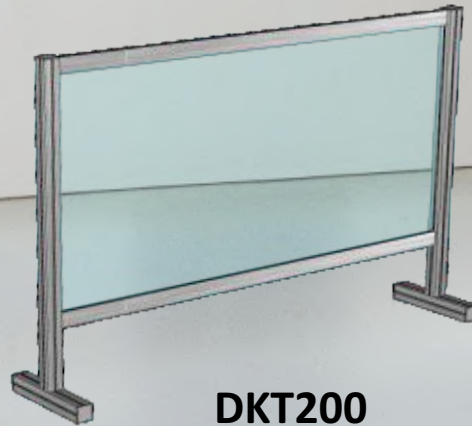

**CX20**  
39" x 12" x h:31"  
100 x 30 x h:80 cm

**CX30**  
32" x 8" x h:31"  
80 x 20 x h:80 cm

**CX40**  
MDF Base Shield  
55" x 10" x h:32"  
140 x 25 x h:82 cm

**U-Type Shields**  
Also available in tempered glass

Possibility of assembling various dividers side by side

**DMR100**  
39" X 24" 100 x 60 cm

**DMR200**  
48" X 24" 120 x 60 cm

**DMR300**  
55" X 24" 140 x 60 cm

Also available in tempered glass

Possibility of assembling various dividers side by side

**DKT100**  
39" X 33" 100 x 84 cm

**DKT200**  
48" X 33" 120 x 84 cm

**DKT300**  
55" X 33" 140 x 84 cm

Also available in tempered glass

Ask for the possibility of adding graphics  
image, lettering or logo