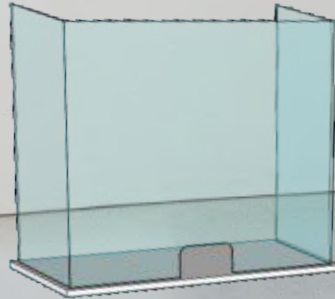

### Acetate Hanging Shields

**ACC1**  
48" x 32"  
120 x 80 cm

**ACC2**  
32" x 32"  
80 x 80 cm

**ACC3**  
32" x 24"  
80 x 60 cm

Ask for the possibility of adding graphics  
image, lettering or logo

**CX10**  
48" x 18" x h:31"  
120 x 40 x h:80 cm

**CX20**  
39" x 12" x h:31"  
100 x 30 x h:80 cm

**CX30**  
32" x 8" x h:31"  
80 x 20 x h:80 cm

**CX40**  
MDF Base Shield  
55" x 10" x h:32"  
140 x 25 x h:82 cm

**U-Type Shields**  
Also available in tempered glass

Possibility of assembling various dividers side by side

**DMR100**  
39" X 24" 100 x 60 cm

**DMR200**  
48" X 24" 120 x 60 cm

**DMR300**  
55" X 24" 140 x 60 cm

Also available in tempered glass

Possibility of assembling various dividers side by side