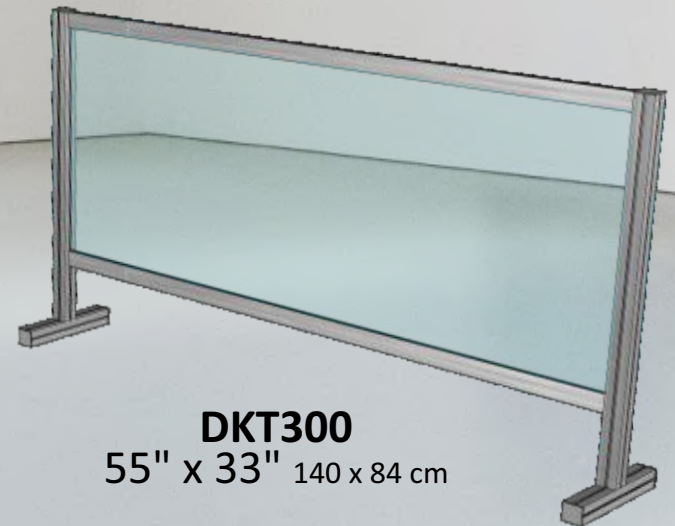

**CX20**  
39" x 12" x h:31"  
100 x 30 x h:80 cm

**CX30**  
32" x 8" x h:31"  
80 x 20 x h:80 cm

**CX40**  
MDF Base Shield  
55" x 10" x h:32"  
140 x 25 x h:82 cm

**U-Type Shields**  
Also available in tempered glass

Possibility of assembling various dividers side by side

**DMR100**  
39" X 24" 100 x 60 cm

**DMR200**  
48" X 24" 120 x 60 cm

**DMR300**  
55" X 24" 140 x 60 cm

Also available in tempered glass

Possibility of assembling various dividers side by side

**DKT100**  
39" X 33" 100 x 84 cm

**DKT200**  
48" X 33" 120 x 84 cm

**DKT300**  
55" X 33" 140 x 84 cm

Also available in tempered glass

Ask for the possibility of adding graphics  
image, lettering or logo