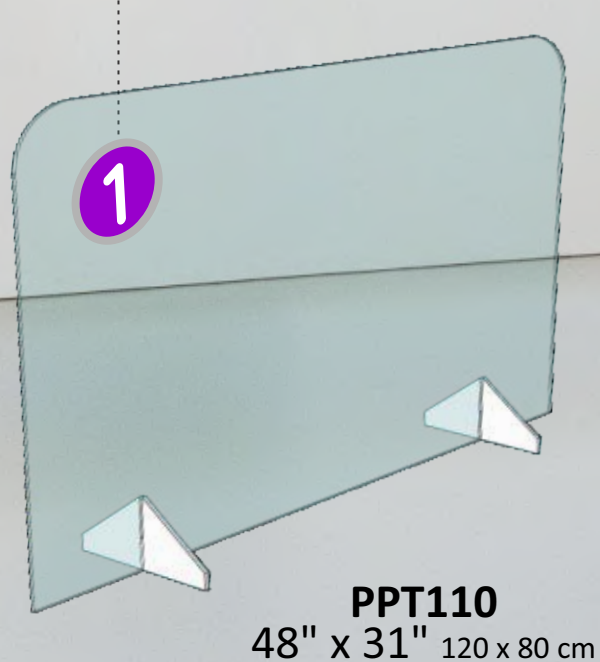

**Tower Signs**  
Available in various sizes and double-sided

**DT20d**  
Double-Sided  
Dispenser on Casters  
15" x 59" 38 x h: 150 cm

**DT20**  
Single-Sided  
Dispenser on Casters  
15" x 59" 38 x h: 150 cm

**DT30**  
Tower Dispenser  
15" x 59" 38 x h: 150 cm

**DDS200**  
Touch-Free  
Hand Sanitizer  
Station

**DDS100**  
Manual  
Hand Sanitizer  
Station

**DDS500**  
Bottle  
Hand Sanitizer  
Station

**DDS600**  
Manual  
Hand Sanitizer  
Station

Ask for the possibility of adding graphics  
image, lettering or logo

Also available in tempered glass

Ask for the possibility of adding graphics  
image, lettering or logo

**PPT11**  
48" x 31" 120 x 80 cm  
cut-out 8" x 4" 20 x 10 cm