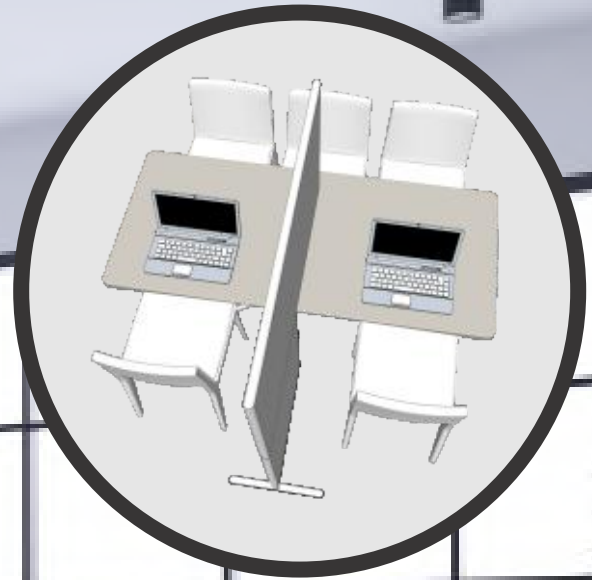

HOD
Home Office
Divider