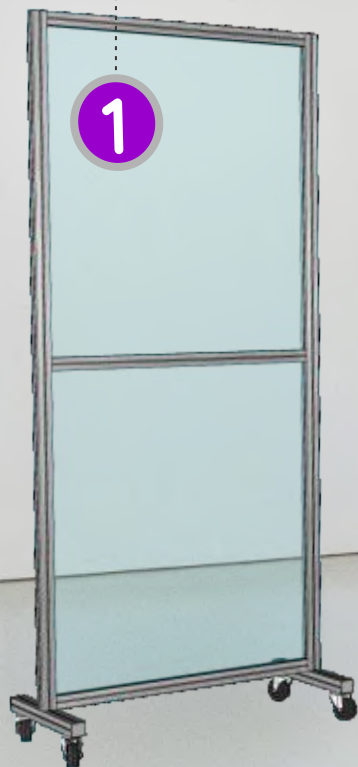

Possibility of assembling various dividers side by side

**DMR100**  
39" X 24" 100 x 60 cm

**DMR200**  
48" X 24" 120 x 60 cm

**DMR300**  
55" X 24" 140 x 60 cm

Also available in tempered glass

Possibility of assembling various dividers side by side

**RO125**  
55" 140 cm diameter

**RO135**  
48" 120 cm diameter

Also available in other shapes and sizes  
Bases 16"x12"x h:12" 40 x 30 x h: 30 cm

Ask for the possibility of adding graphics  
image, lettering or logo

**NN800**  
31" x 83"  
80 x 210 cm

**N800**  
31" x 83"  
80 x 210 cm

**NS13**  
31" x 75"  
80 x 190 cm

**NN1000**  
39" x 83"  
100 x 210 cm

**N1000**  
39" x 83"  
100 x 210 cm

Also available in other sizes

Ask for the possibility of adding graphics  
image, lettering or logo

1

**MOV80.2**  
31" x 83"  
80 x 210 cm

**MOV80**  
31" x 83"  
80 x 210 cm

**MOV100.2**  
39" x 83"  
100 x 210 cm

**MOV100**  
39" x 83"  
100 x 210 cm