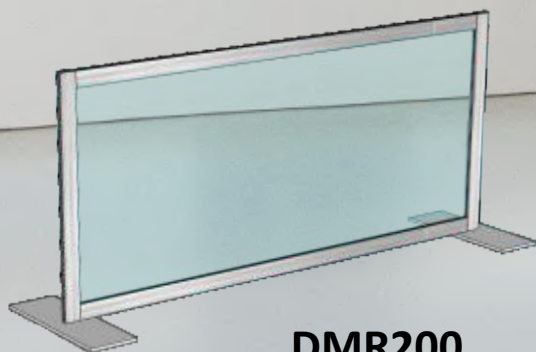

### Acetate Hanging Shields

**ACC1**  
48" x 32"  
120 x 80 cm

**ACC2**  
32" x 32"  
80 x 80 cm

**ACC3**  
32" x 24"  
80 x 60 cm

Ask for the possibility of adding graphics  
image, lettering or logo

**CX10**  
48" x 18" x h:31"  
120 x 40 x h:80 cm

**CX20**  
39" x 12" x h:31"  
100 x 30 x h:80 cm

**CX30**  
32" x 8" x h:31"  
80 x 20 x h:80 cm

**CX40**  
MDF Base Shield  
55" x 10" x h:32"  
140 x 25 x h:82 cm

**U-Type Shields**  
Also available in tempered glass

Possibility of assembling various dividers side by side

**DMR100**  
39" X 24" 100 x 60 cm

**DMR200**  
48" X 24" 120 x 60 cm

**DMR300**  
55" X 24" 140 x 60 cm

Also available in tempered glass

Possibility of assembling various dividers side by side