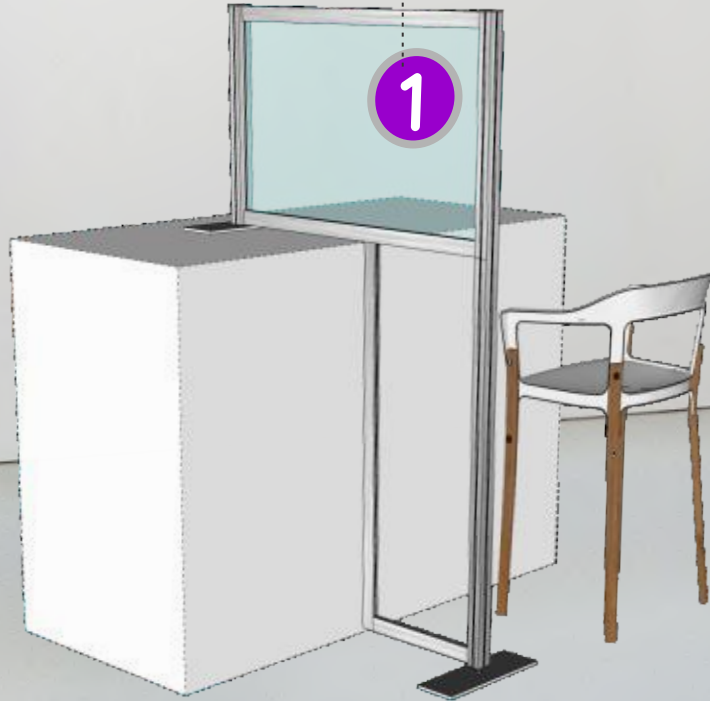

Also available in other sizes

Ask for the possibility of adding graphics  
image, lettering or logo

**CLIP100**  
Counter Divider  
39" x 24"/12"  
100 x 60/30 cm

1

**CLIP100e**  
Hanging Counter Shield  
59" x 20" 150 x 50 cm

**CLIP200**  
Table Divider  
59" x 24" 150 x 60 cm

Ask for the possibility of adding graphics  
image, lettering or logo

1

**BAR20p**  
39" x 65" 100 x h: 165 cm

**BAR20pp**  
39" x 65" 100 x h: 165 cm

Ask for the possibility of adding graphics  
image, lettering or logo