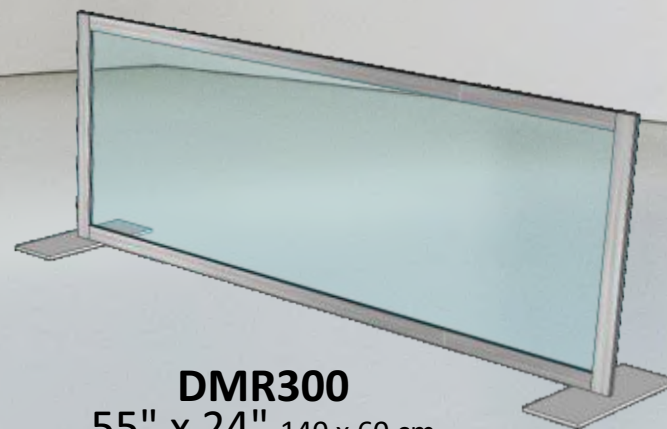

### Acetate Hanging Shields

**ACC1**  
48" x 32"  
120 x 80 cm

**ACC2**  
32" x 32"  
80 x 80 cm

**ACC3**  
32" x 24"  
80 x 60 cm

Ask for the possibility of adding graphics  
image, lettering or logo

**CX10**  
48" x 18" x h:31"  
120 x 40 x h:80 cm

**CX20**  
39" x 12" x h:31"  
100 x 30 x h:80 cm

**CX30**  
32" x 8" x h:31"  
80 x 20 x h:80 cm

**CX40**  
MDF Base Shield  
55" x 10" x h:32"  
140 x 25 x h:82 cm

**U-Type Shields**  
Also available in tempered glass

Possibility of assembling various dividers side by side

**DMR100**  
39" X 24" 100 x 60 cm

**DMR200**  
48" X 24" 120 x 60 cm

**DMR300**  
55" X 24" 140 x 60 cm

Also available in tempered glass

Possibility of assembling various dividers side by side

**DKT100**  
39" X 33" 100 x 84 cm

**DKT200**  
48" X 33" 120 x 84 cm

**DKT300**  
55" X 33" 140 x 84 cm

Also available in tempered glass

Ask for the possibility of adding graphics  
image, lettering or logo