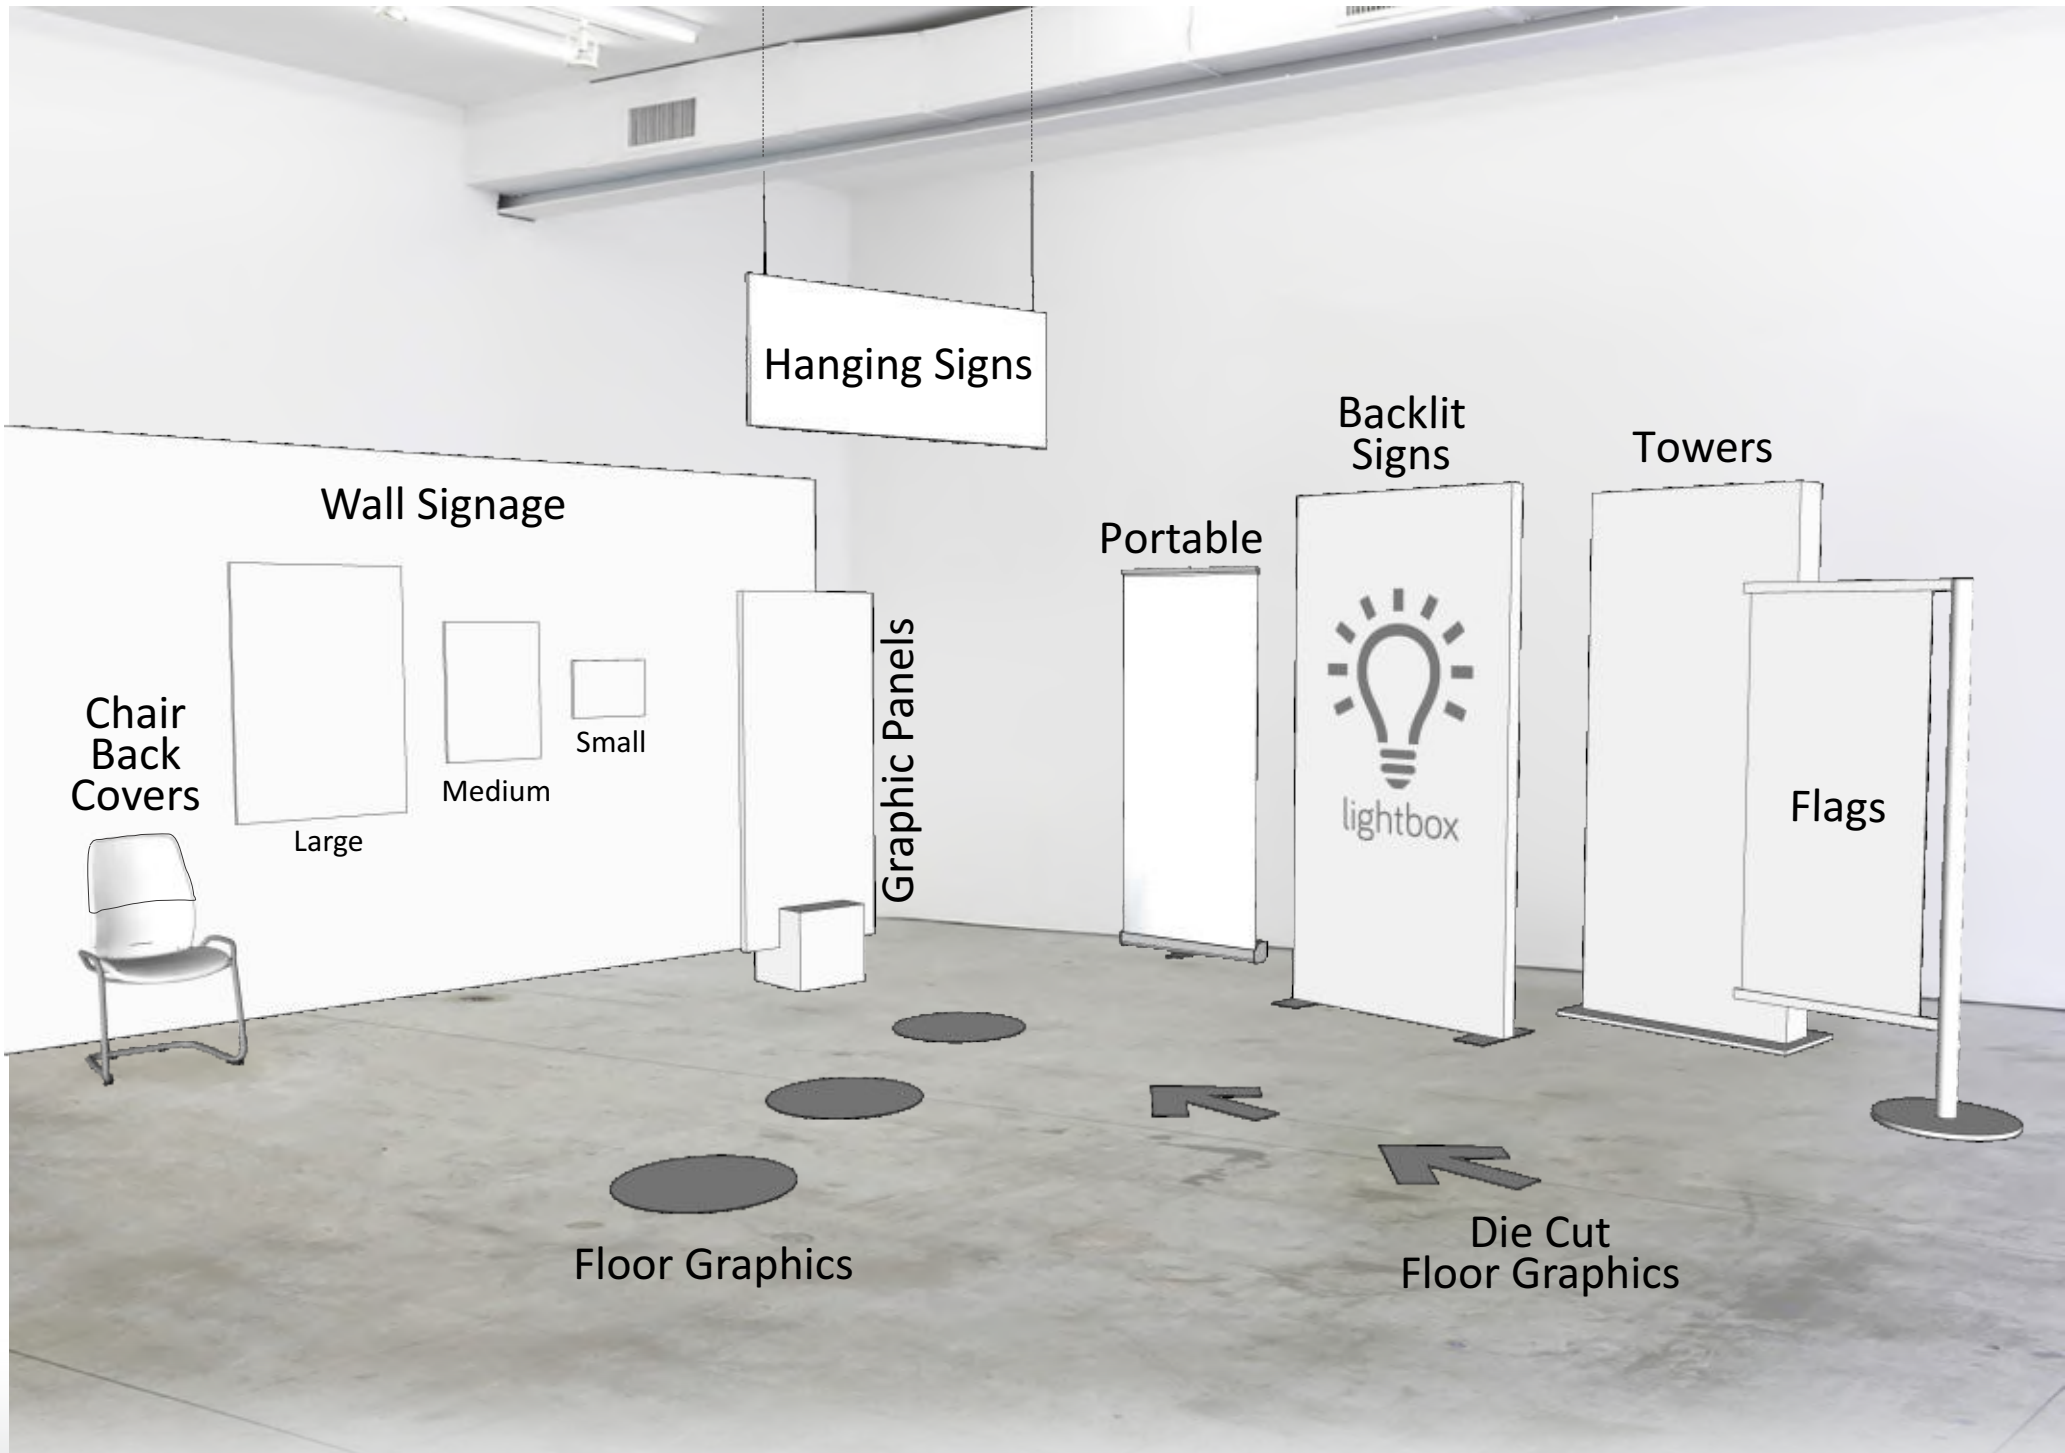

1. Signage
2. Dispensers
3. Shields
4. Dividers
5. Hygiene Stations
6. Changing Stations
7. Masks & Bandanas
8. Car Shields
9. Home Office Backdrops

**W10a**  
Wall Signage  
11" x 8-1/2" 29 x 21 cm  
(ideal for elevator signs)

**ST20**  
**Cube Base**  
 31" x 71" 80 x 180 cm

**ST21**  
**Slanted Cube Base**  
 31" x 71" 80 x 180 cm

**ST22**  
**Round Base**  
 31" x 71" 80 x 180 cm