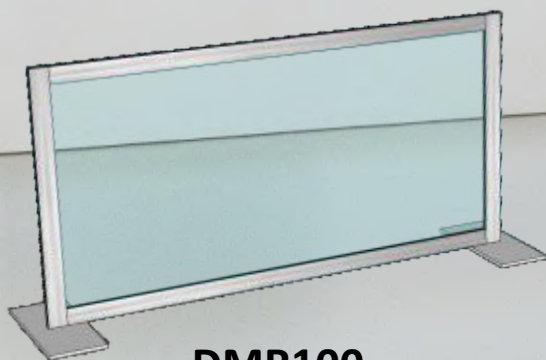

### Acetate Hanging Shields

**ACC1**  
48" x 32"  
120 x 80 cm

**ACC2**  
32" x 32"  
80 x 80 cm

**ACC3**  
32" x 24"  
80 x 60 cm

Ask for the possibility of adding graphics  
image, lettering or logo

**CX10**  
48" x 18" x h:31"  
120 x 40 x h:80 cm

**CX20**  
39" x 12" x h:31"  
100 x 30 x h:80 cm

**CX30**  
32" x 8" x h:31"  
80 x 20 x h:80 cm

**CX40**  
MDF Base Shield  
55" x 10" x h:32"  
140 x 25 x h:82 cm

**U-Type Shields**  
Also available in tempered glass

Possibility of assembling various dividers side by side

**DMR100**  
39" X 24" 100 x 60 cm

**DMR200**  
48" X 24" 120 x 60 cm

**DMR300**  
55" X 24" 140 x 60 cm

Also available in tempered glass

Possibility of assembling various dividers side by side

**DKT100**  
39" X 33" 100 x 84 cm

**DKT200**  
48" X 33" 120 x 84 cm

**DKT300**  
55" X 33" 140 x 84 cm

Also available in tempered glass

Ask for the possibility of adding graphics  
image, lettering or logo