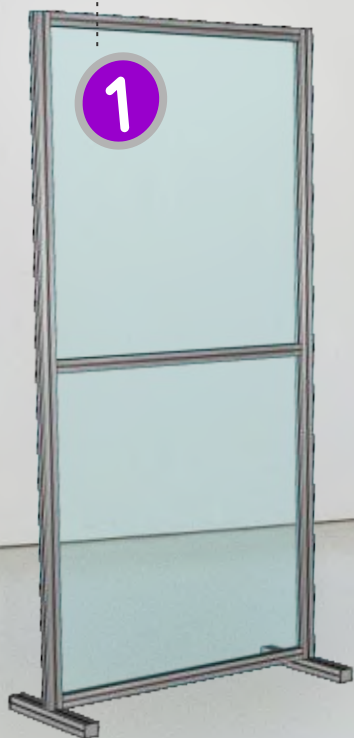

Possibility of assembling various dividers side by side

**DMR100**  
39" X 24" 100 x 60 cm

**DMR200**  
48" X 24" 120 x 60 cm

**DMR300**  
55" X 24" 140 x 60 cm

Also available in tempered glass

Possibility of assembling various dividers side by side

**DKT100**  
39" X 33" 100 x 84 cm

**DKT200**  
48" X 33" 120 x 84 cm

**DKT300**  
55" X 33" 140 x 84 cm

Also available in tempered glass

Ask for the possibility of adding graphics  
image, lettering or logo

**RO125**  
55" 140 cm diameter

**RO135**  
48" 120 cm diameter

Also available in other shapes and sizes  
Bases 16"x12"x h:12" 40 x 30 x h: 30 cm

Ask for the possibility of adding graphics  
image, lettering or logo

**NN800**  
31" x 83"  
80 x 210 cm

**N800**  
31" x 83"  
80 x 210 cm

**NS13**  
31" x 75"  
80 x 190 cm

**NN1000**  
39" x 83"  
100 x 210 cm

**N1000**  
39" x 83"  
100 x 210 cm

Also available in other sizes