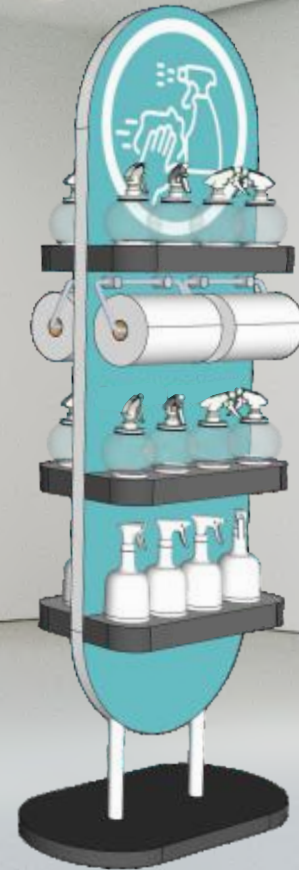

**P50**  
20" x 83"  
50 x 210 cm

**P100**  
39" x 83"  
100 x 210 cm

**P140**  
55" x 83"  
140 x 210 cm

**Office Dividers**  
Custom configurations available

**H100**  
Hygiene Station  
24" X 79" 60 x 200 cm

**H200**  
Single-Sided  
Hygiene Station  
24" X 79" 60 x 200 cm

**H200d**  
Double-Sided  
Hygiene Station  
24" X 79" 60 x 200 cm

**HM100**  
Hygiene Station  
24"X 79" 60 x 200 cm

**HM100d**  
Double-Sided  
Hygiene Station  
24"X 79" 60 x h: 200 cm