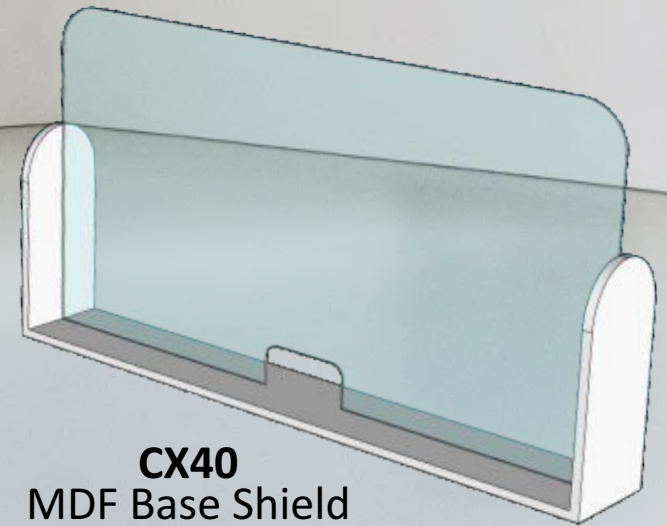

### Acetate Hanging Shields

**ACC1**  
48" x 32"  
120 x 80 cm

**ACC2**  
32" x 32"  
80 x 80 cm

**ACC3**  
32" x 24"  
80 x 60 cm

Ask for the possibility of adding graphics  
image, lettering or logo

**CX10**  
48" x 18" x h:31"  
120 x 40 x h:80 cm

**CX20**  
39" x 12" x h:31"  
100 x 30 x h:80 cm

**CX30**  
32" x 8" x h:31"  
80 x 20 x h:80 cm

**CX40**  
MDF Base Shield  
55" x 10" x h:32"  
140 x 25 x h:82 cm

**U-Type Shields**  
Also available in tempered glass