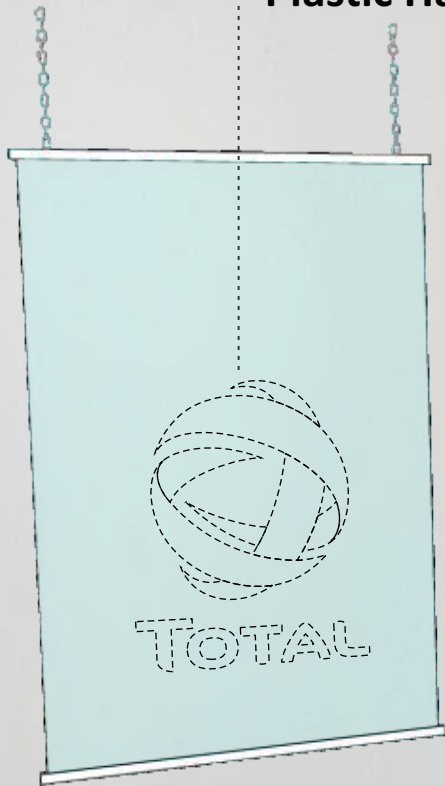

Plastic Hanging Shields

ACP80
48" x 71" 120 x 180 cm