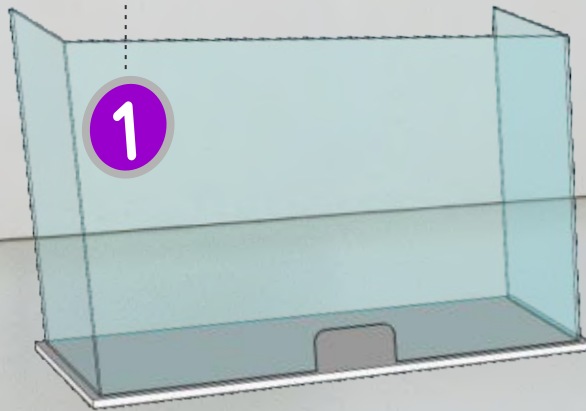

### Plastic Hanging Shields

**ACP80**  
48" x 71" 120 x 180 cm

**ACP70**  
39" x 71"  
100 x 180 cm

**ACP60**  
32" x 71"  
80 x 180 cm

### Acetate Hanging Shields

**ACC1**  
48" x 32"  
120 x 80 cm

**ACC2**  
32" x 32"  
80 x 80 cm

**ACC3**  
32" x 24"  
80 x 60 cm

Ask for the possibility of adding graphics  
image, lettering or logo

**CX10**  
48" x 18" x h:31"  
120 x 40 x h:80 cm

**CX20**  
39" x 12" x h:31"  
100 x 30 x h:80 cm

**CX30**  
32" x 8" x h:31"  
80 x 20 x h:80 cm

**CX40**  
MDF Base Shield  
55" x 10" x h:32"  
140 x 25 x h:82 cm

**U-Type Shields**  
Also available in tempered glass